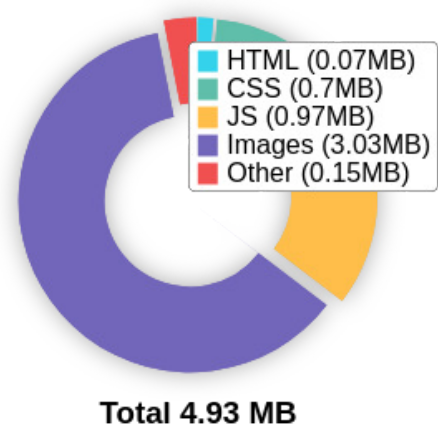

Download Page Size

Download Page Size Breakdown

Website Compression (Gzip, Deflate, Brotli)

Your website appears to be using a reasonable level of compression.

Compression Rates

Raw Page Size Breakdown

Number of Resources