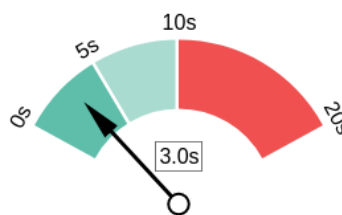

Page Speed Info

Your page loads in a reasonable amount of time.

Server Response

All Page Content Loaded

All Page Scripts Complete

Download Page Size

Your page's file size is reasonably low which is good for Page Load Speed and user experience.