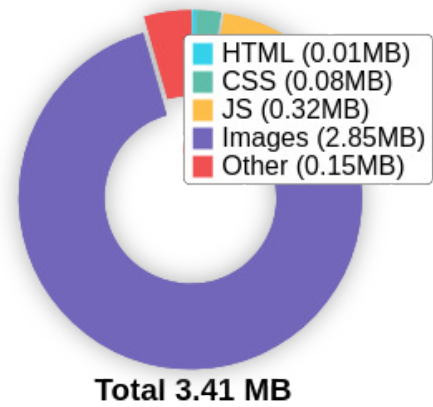

Download Page Size Breakdown

Website Compression (Gzip, Deflate, Brotli)

Your website appears to be using a reasonable level of compression.