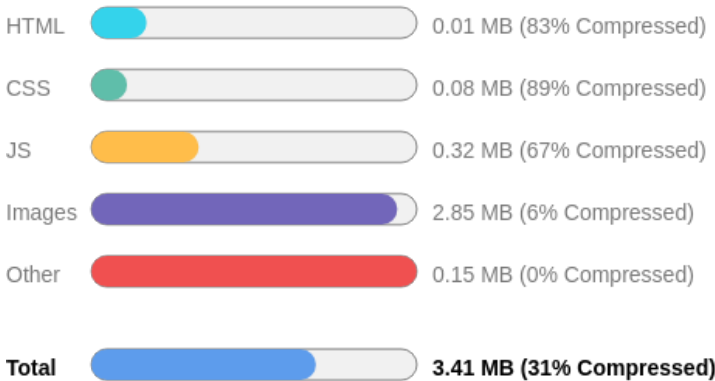

Compression Rates